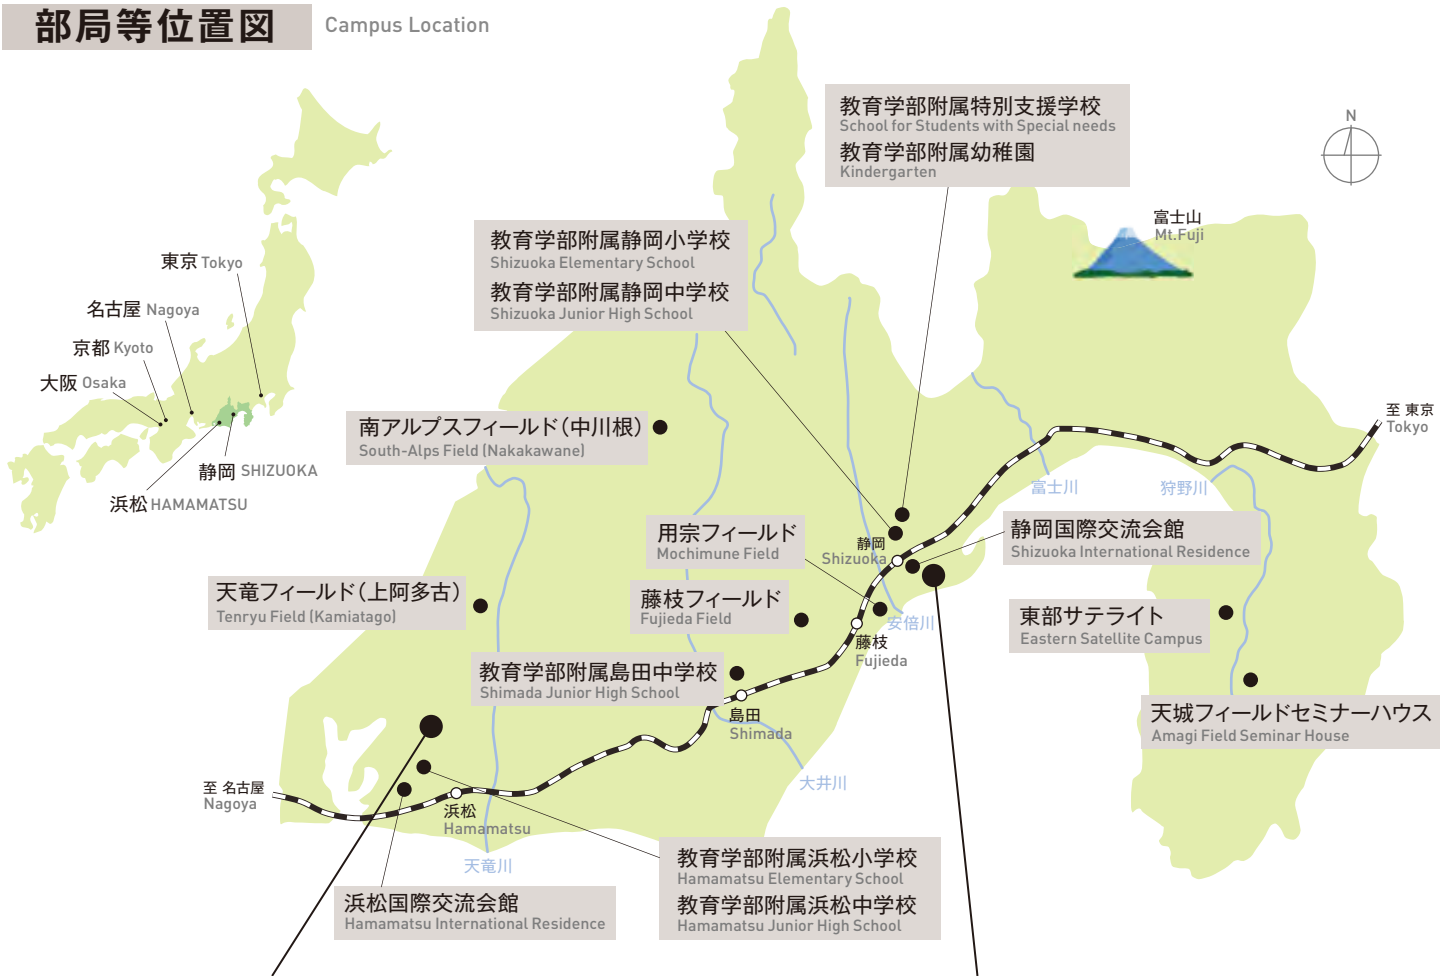

部局等位置図 Campus Location

浜松キャンパス Hamamatsu Campus

情報学部・総合科学技術研究科情報学専攻  
Faculty of Information · Department of Informatics,  
Graduate School of Integrated Science and Technology

工学部・総合科学技術研究科工学専攻  
Faculty of Engineering · Department of Engineering,  
Graduate School of Integrated Science and Technology

## 空港からのアクセス